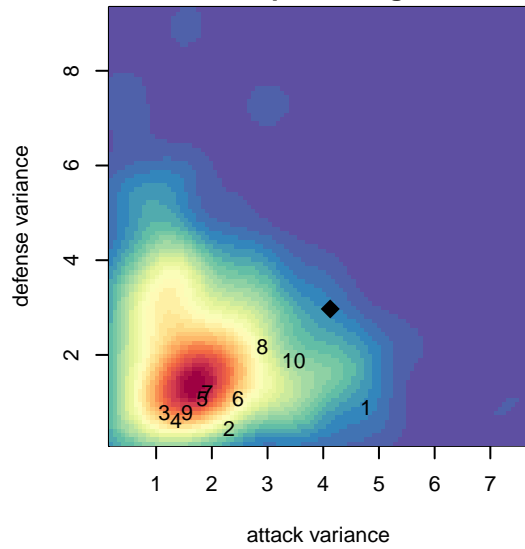

# MVP Marauders White G04

Maple Valley Premier SC  
 Maple Valley, WA  
 G04 total strength=243  
 attack=0.12 defense=0.17  
 fall league = PSPL Copa Green U11  
 spr league = Spr PSPL Copa U11

alt names used:  
 MAPLE VALLEY PREMIER MARAUDERS 04 W  
 MVP Marauders '04 White  
 MVP Marauders '04 White  
 MAPLE VALLEY PREMIER MARAUDERS '04 '

Venues played:  
 2015 Gunners Invitational U11 Silver  
 2015 PSPL Copa Green U11  
 2015 Spr PSPL Copa U11  
 2015 WA Cup GU11 Bronze U11

**MVP Marauders White G04**  
 Dots are actual minus expected GF (blue circles) and GA (red triangles).  
 Blue line is smoothed change in attack strength. Red is smoothed change in defense strength.

**attack and defense variance (black dot)  
relative to other teams  
and top 10 in region**

**attack and defense rating  
relative to others at age  
and all opponents in last 13 months**

**Performance relative to 13 month average**