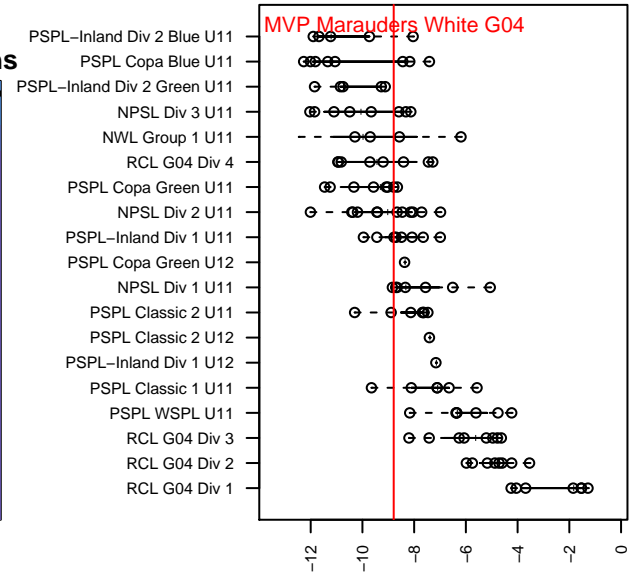

# MVP Marauders White G04

Maple Valley Premier SC  
 Maple Valley, WA  
 G04 total strength=243  
 attack=0.12 defense=0.17  
 fall league = PSPL Copa Green U11  
 spr league = Spr PSPL Copa U11

alt names used:  
 MAPLE VALLEY PREMIER MARAUDERS 04 W  
 MVP Marauders '04 White  
 MVP Marauders '04 White  
 MAPLE VALLEY PREMIER MARAUDERS '04 '

Venues played:  
 2015 Gunners Invitational U11 Silver  
 2015 PSPL Copa Green U11  
 2015 Spr PSPL Copa U11  
 2015 WA Cup GU11 Bronze U11

**MVP Marauders White G04**  
 Dots are actual minus expected GF (blue circles) and GA (red triangles).  
 Blue line is smoothed change in attack strength. Red is smoothed change in defense strength.

**attack and defense variance (black dot)  
relative to other teams  
and top 10 in region**

**attack and defense rating  
relative to others at age  
and all opponents in last 13 months**

**Performance relative to 13 month average**