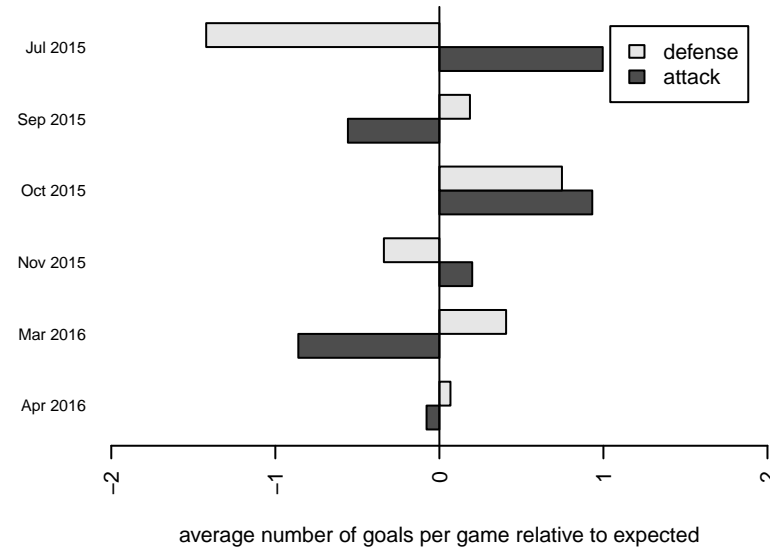

Performance relative to 13 month average