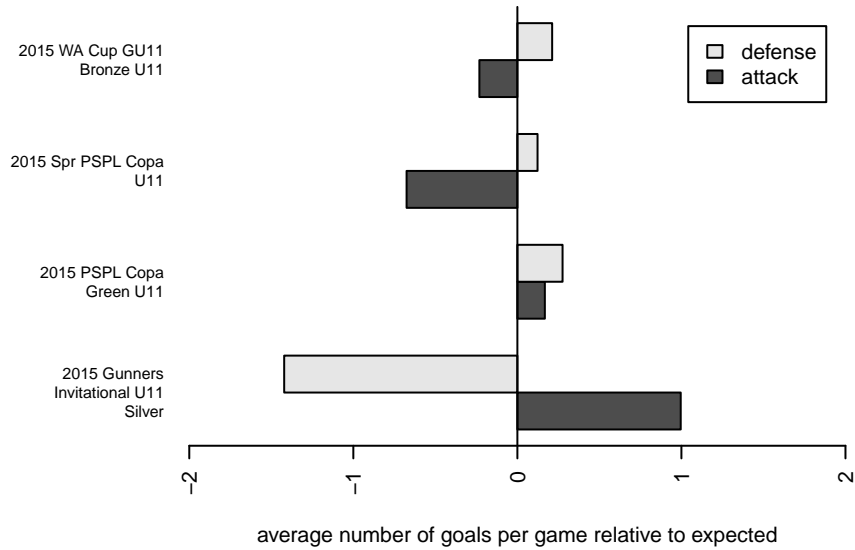

# MVP Marauders White G04

Maple Valley Premier SC  
 Maple Valley, WA  
 G04 total strength=243  
 attack=0.12 defense=0.17  
 fall league = PSPL Copa Green U11  
 spr league = Spr PSPL Copa U11

alt names used:  
 MAPLE VALLEY PREMIER MARAUDERS 04 W  
 MVP Marauders '04 White  
 MVP Marauders '04 White  
 MAPLE VALLEY PREMIER MARAUDERS '04 '

Venues played:  
 2015 Gunners Invitational U11 Silver  
 2015 PSPL Copa Green U11  
 2015 Spr PSPL Copa U11  
 2015 WA Cup GU11 Bronze U11

**MVP Marauders White G04**  
 Dots are actual minus expected GF (blue circles) and GA (red triangles).  
 Blue line is smoothed change in attack strength. Red is smoothed change in defense strength.

**attack and defense variance (black dot)  
relative to other teams  
and top 10 in region**

**attack and defense rating  
relative to others at age  
and all opponents in last 13 months**

**Performance relative to 13 month average**