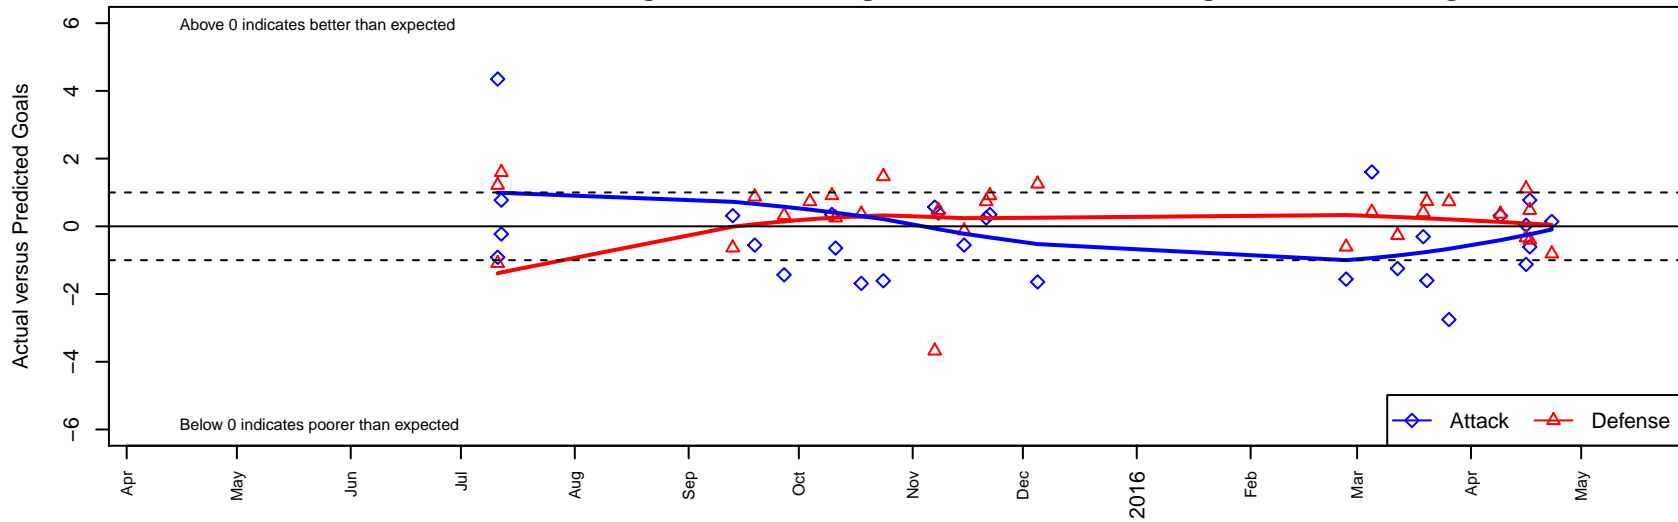

# MVP Marauders White G04

Maple Valley Premier SC  
 Maple Valley, WA  
 G04 total strength=243  
 attack=0.12 defense=0.17  
 fall league = PSPL Copa Green U11  
 spr league = Spr PSPL Copa U11

alt names used:  
 MAPLE VALLEY PREMIER MARAUDERS 04 W  
 MVP Marauders '04 White  
 MVP Marauders '04 White  
 MAPLE VALLEY PREMIER MARAUDERS '04 '

Venues played:  
 2015 Gunners Invitational U11 Silver  
 2015 PSPL Copa Green U11  
 2015 Spr PSPL Copa U11  
 2015 WA Cup GU11 Bronze U11

**MVP Marauders White G04**  
 Dots are actual minus expected GF (blue circles) and GA (red triangles).  
 Blue line is smoothed change in attack strength. Red is smoothed change in defense strength.

**attack and defense variance (black dot)  
relative to other teams  
and top 10 in region**

**attack and defense rating  
relative to others at age  
and all opponents in last 13 months**

**Performance relative to 13 month average**