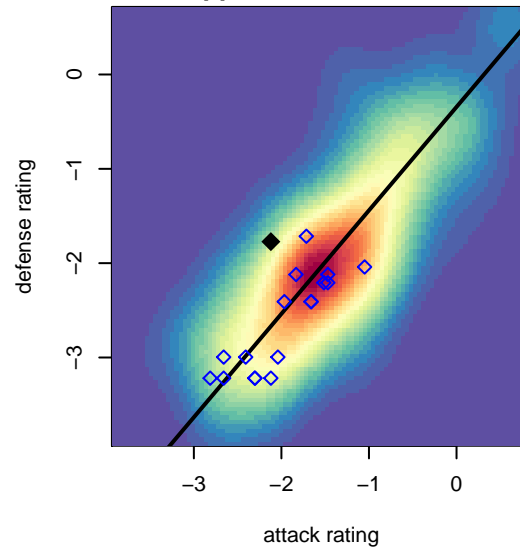

# MVP Marauders White G04

Maple Valley Premier SC  
 Maple Valley, WA  
 G04 total strength=243  
 attack=0.12 defense=0.17  
 fall league = PSPL Copa Green U11  
 spr league = Spr PSPL Copa U11

alt names used:  
 MAPLE VALLEY PREMIER MARAUDERS 04 W  
 MVP Marauders '04 White  
 MVP Marauders '04 White  
 MAPLE VALLEY PREMIER MARAUDERS '04 '

Venues played:  
 2015 Gunners Invitational U11 Silver  
 2015 PSPL Copa Green U11  
 2015 Spr PSPL Copa U11  
 2015 WA Cup GU11 Bronze U11

**MVP Marauders White G04**  
 Dots are actual minus expected GF (blue circles) and GA (red triangles).  
 Blue line is smoothed change in attack strength. Red is smoothed change in defense strength.

**attack and defense variance (black dot)  
relative to other teams  
and top 10 in region**

**attack and defense rating  
relative to others at age  
and all opponents in last 13 months**

**Performance relative to 13 month average**